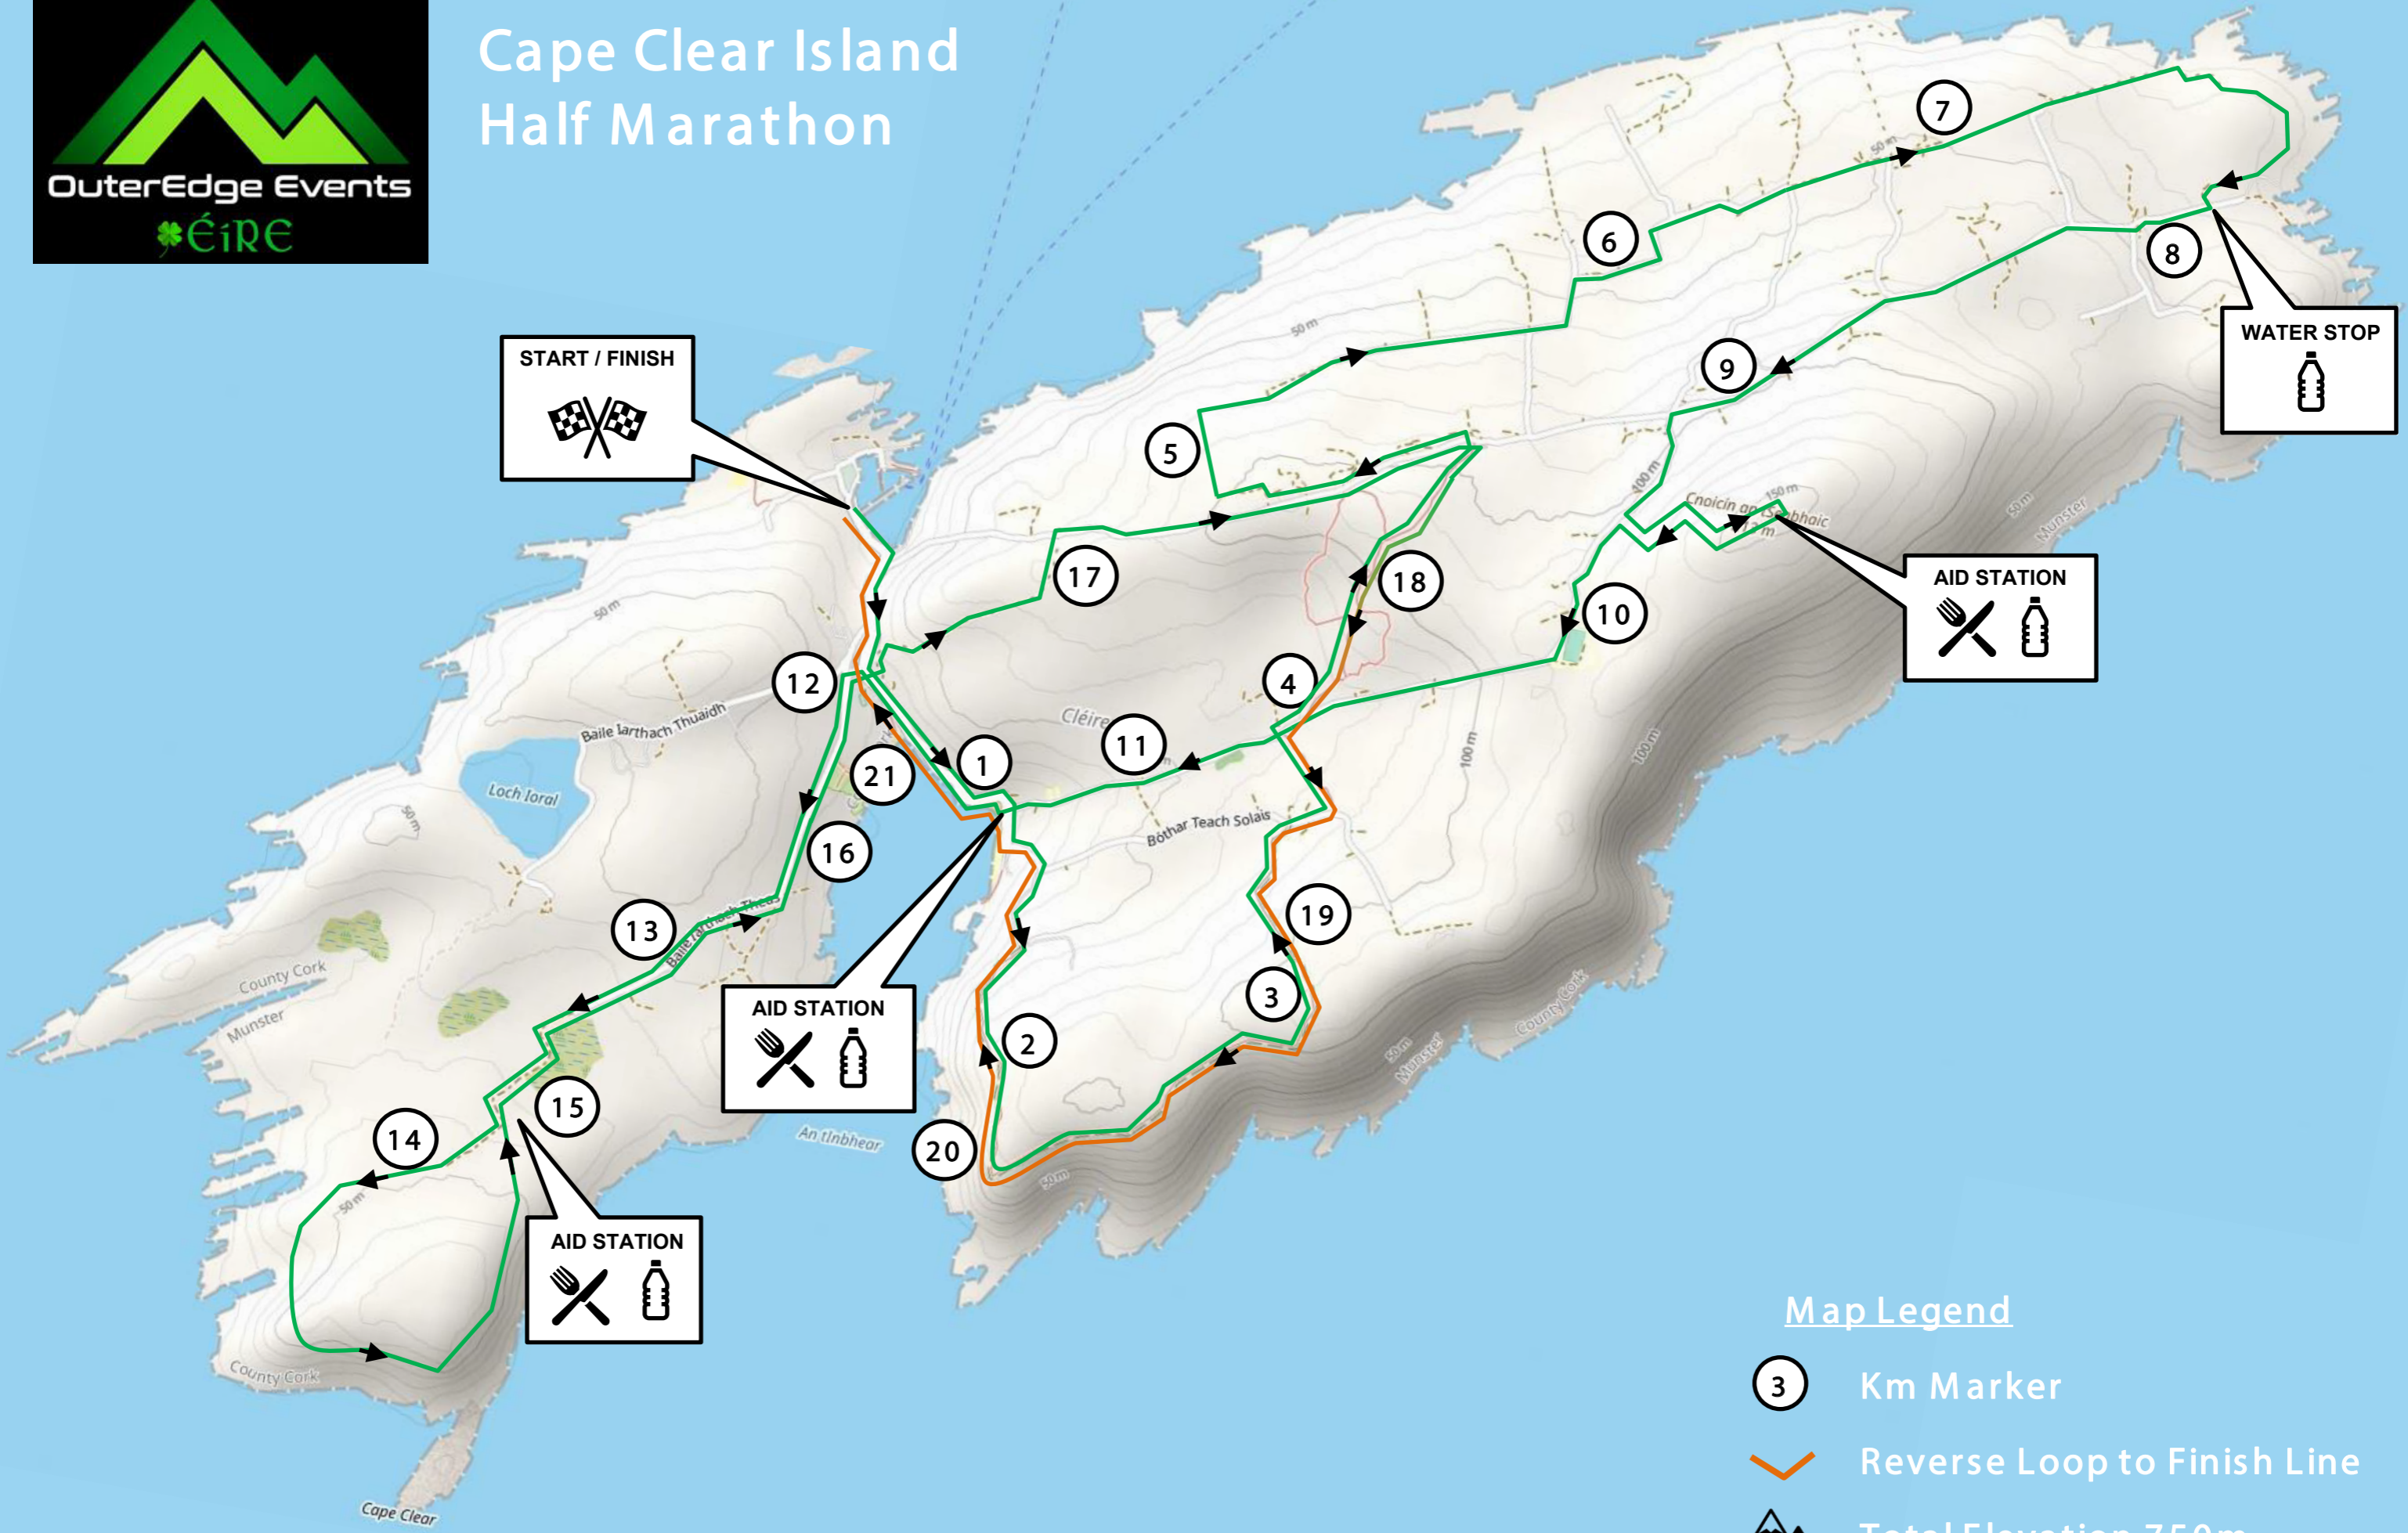

Cape Clear Island Half Marathon

START / FINISH

WATER STOP

AID STATION

AID STATION

AID STATION

Map Legend

- Km Marker
- Reverse Loop to Finish Line
- Total Elevation 750m