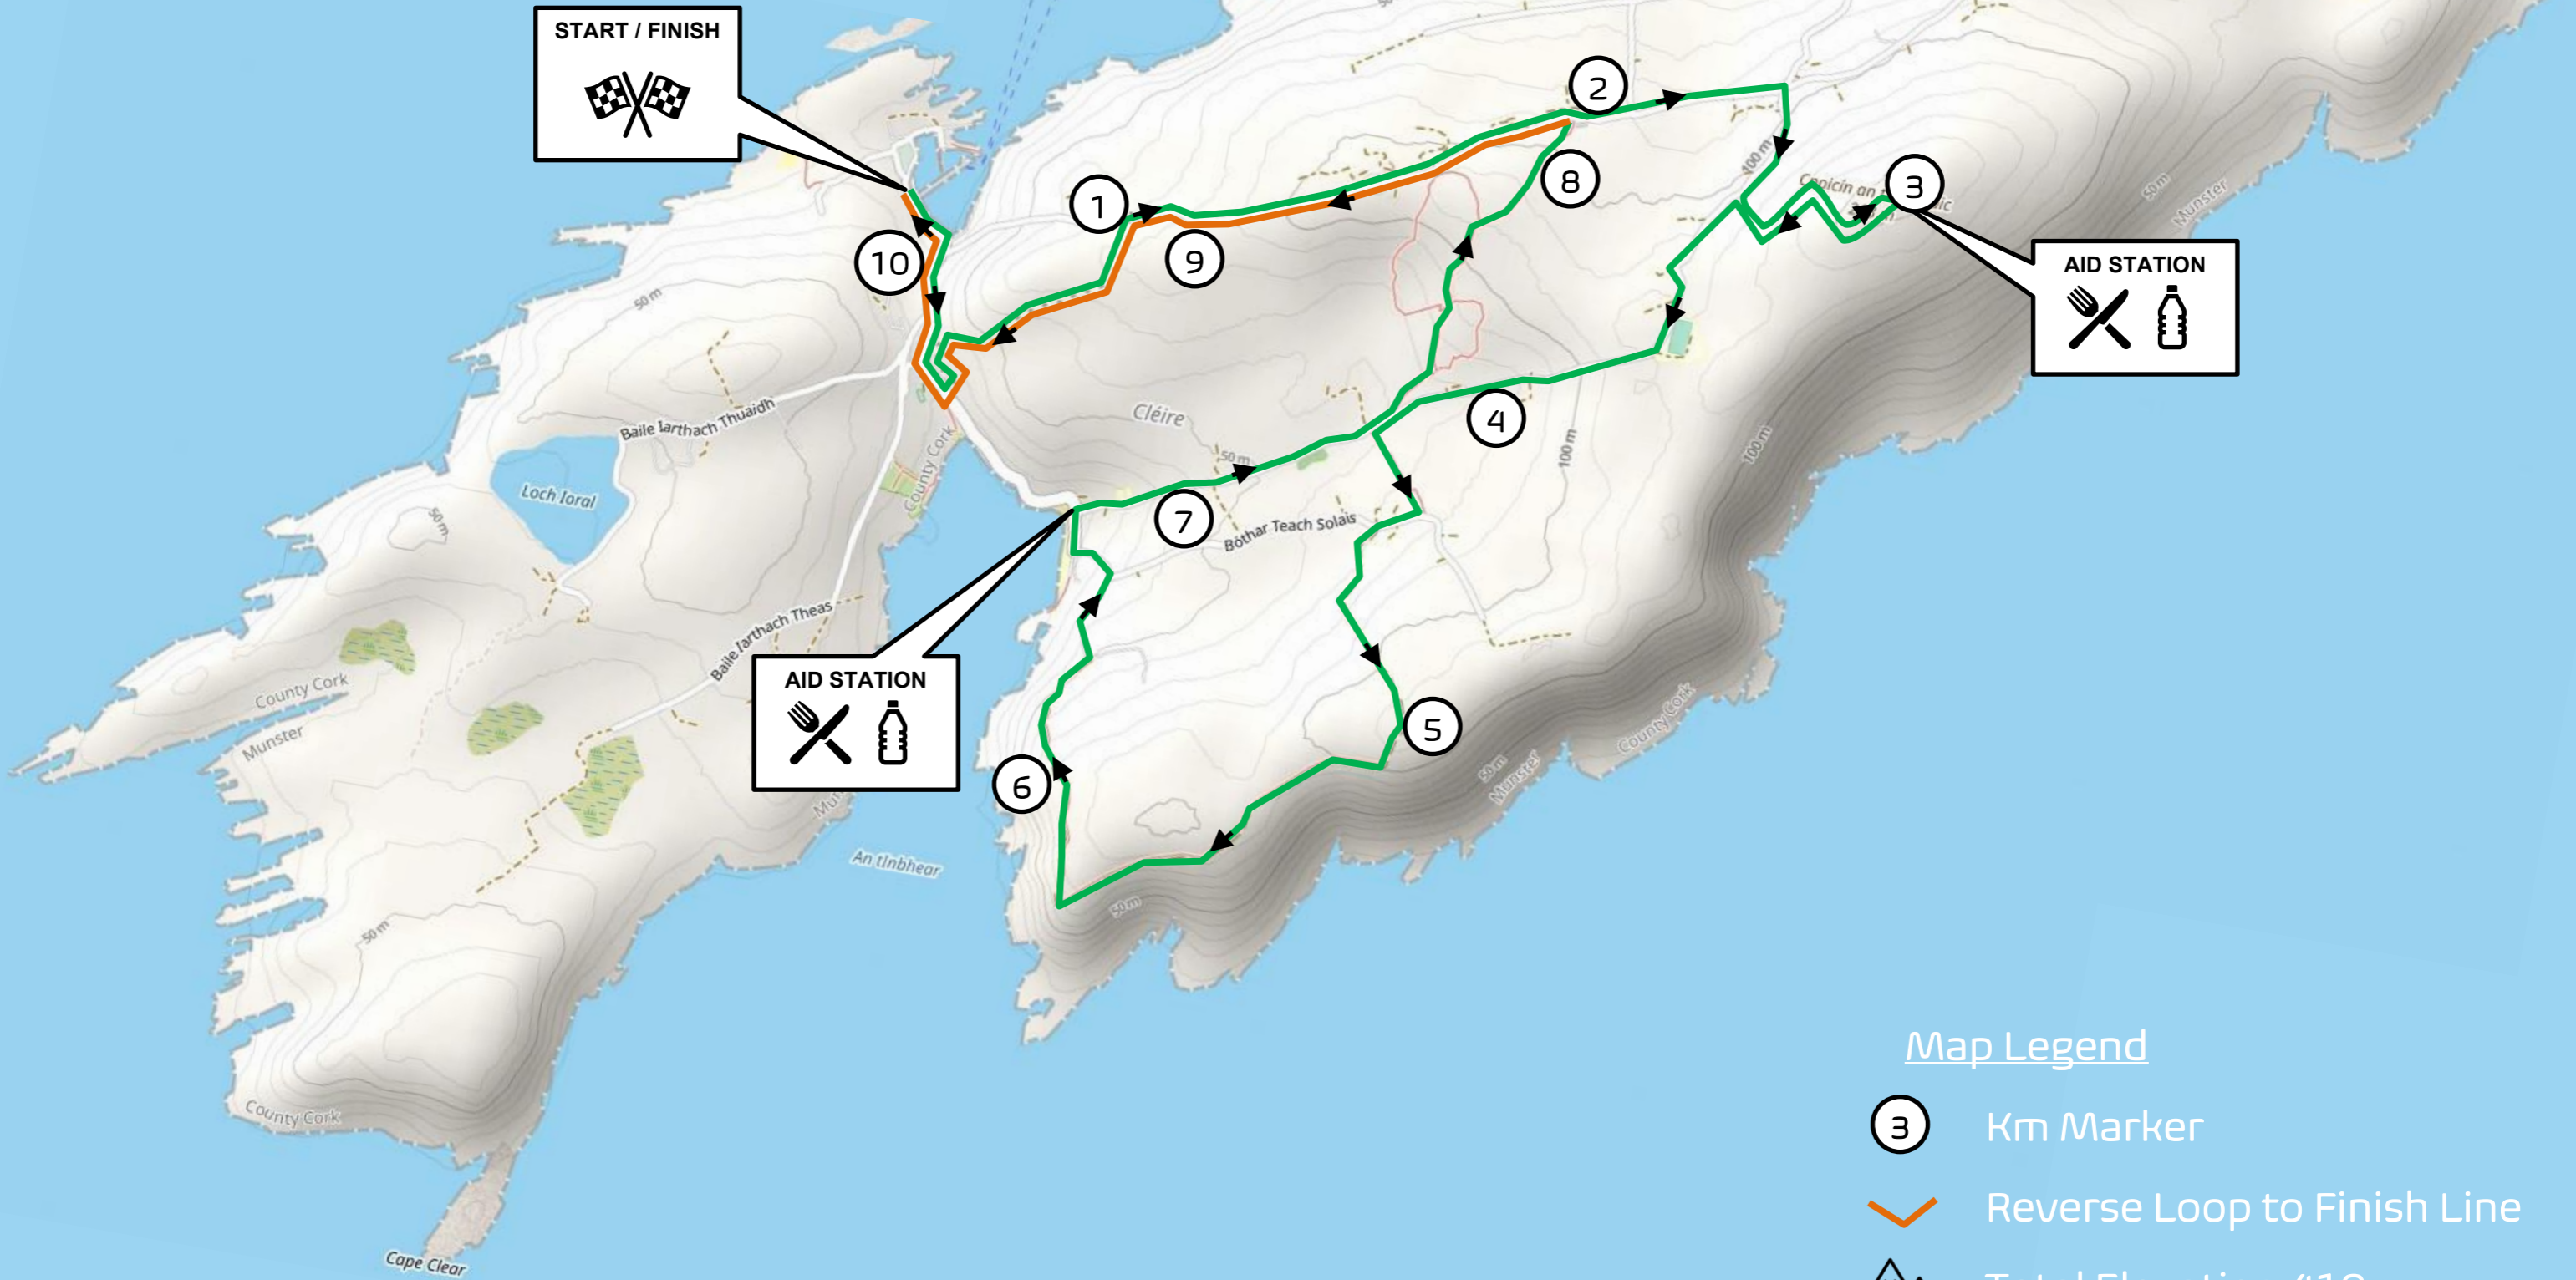

# Cape Clear Island 10km

**START / FINISH**

**AID STATION**

**AID STATION**

### Map Legend

- Km Marker
- Reverse Loop to Finish Line
- Total Elevation 410m